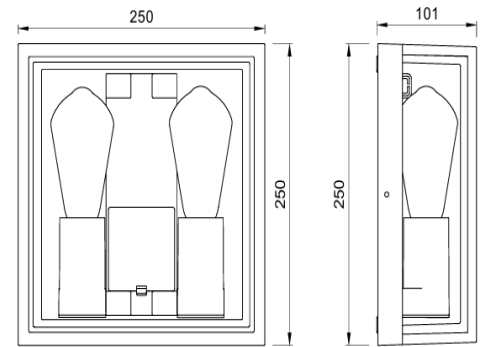

Exterior LED Wall Light

Product Features

- Alfresco/Indoor Use
- Easy installation
- 3 years replacement warranty

Black White

Technical Specification

Model	WL11245
Watts	E27 MAX2 x 15W
Voltage	AC 220-240V 50/60Hz
Light Size (L*W*D)	250*100*250 mm
IP Grade	IP65
Material	Aluminum+PC
Color finish	White/Black
Location	Exterior door/Indoor
Style	MORDEN

SPECIFICATION

Power	Model	Fitting Color	CRI	Beam Angle	CCT	FLUX	Dimmabl
E27 MAX2*15W	WL11245	BLACK	/	/	/	/	/

* The information in this data sheet may be changed by 3A Lighting at any time without prior notice.