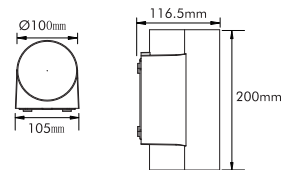

Technical Specification

Model	ST102-24W
Watts	24 W
Input Voltage	AC200-240V 50/60Hz
Power Factor	0.9
CCT	3000K-4000K-5000K
CRI	90+
Beam Angle	40°
Lumens Output	2344-2584lm
Dimension	L116.5*W105*H200mm
IP Grade	IP65
Fitting Color	White/Black
Material	Die-casting aluminum