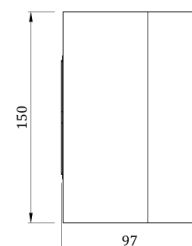

Exterior LED Wall Light

Product Features

- Alfresco/Indoor Use
- Easy installation
- 3 years replacement warranty

Black White

Technical Specification

Model	WL13098
Watts	2*5W
Voltage	AC 220-240V 50/60Hz
Light Size (L*W*D)	97*72*150 mm
IP Grade	IP65
Colour Temp.	3000K-4000K-5000K
CRI	Ra>80
SCDM	<6
Material	Aluminum+Glass
Color finish	White/Black
Location	Exterior door/Indoor
Style	MORDEN

SPECIFICATION

Power	Model	Fitting Color	CRI	Beam Angle	CCT	FLUX	Dimmabl
2*5W	WL13098WH	White	≥80	0-90°	3000K-4000K-5000K	430lm	NO
2*5W	WL13098BK	Black	≥80	0-90°	3000K-4000K-5000K	630lm	NO

* The information in this data sheet may be changed by 3A Lighting at any time without prior notice.