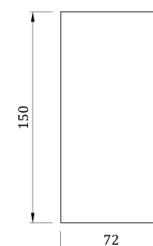

Exterior LED Wall Light

Product Features

- Alfresco/Indoor Use
- Easy installation
- 3 years replacement warranty

Black White

Technical Specification

Model	WL13098
Watts	2*5W
Voltage	AC 220-240V 50/60Hz
Light Size (L*W*D)	97*72*150 mm
IP Grade	IP65
Colour Temp.	3000K-4000K-5000K
CRI	Ra>80
SCDM	<6
Material	Aluminum+Glass
Color finish	White/Black
Location	Exterior door/Indoor
Style	MORDEN

SPECIFICATION

Power	Model	Fitting Color	CRI	Beam Angle	CCT	FLUX	Dimmabl
2*5W	WL13098WH	White	≥80	0-90°	3000K-4000K-5000K	430lm	NO
2*5W	WL13098BK	Black	≥80	0-90°	3000K-4000K-5000K	630lm	NO

* The information in this data sheet may be changed by 3A Lighting at any time without prior notice.