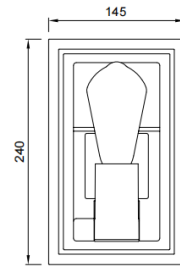

Exterior LED Wall Light

Product Features

- Alfresco/Indoor Use
- Easy installation
- 3 years replacement warranty

Black White

Technical Specification

Model	WL11242
Watts	E27 MAX15W
Voltage	AC 220-240V 50/60Hz
Light Size (L*W*D)	145*100*240 mm
IP Grade	IP65
Material	Aluminum+PC
Color finish	White/Black
Location	Exterior door/Indoor
Style	MORDEN

SPECIFICATION

Power	Model	Fitting Color	CRI	Beam Angle	CCT	FLUX	Dimmabl
E27 MAX15W	WL11242	Black	/	/	/	/	/

* The information in this data sheet may be changed by 3A Lighting at any time without prior notice.