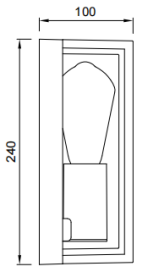

Exterior LED Wall Light

Product Features

- Alfresco/Indoor Use
- Easy installation
- 3 years replacement warranty

Black White

Technical Specification

Model	WL11242
Watts	E27 MAX15W
Voltage	AC 220-240V 50/60Hz
Light Size (L*W*D)	145*100*240 mm
IP Grade	IP65
Material	Aluminum+PC
Color finish	White/Black
Location	Exterior door/Indoor
Style	MORDEN

SPECIFICATION

Power	Model	Fitting Color	CRI	Beam Angle	CCT	FLUX	Dimmabl
E27 MAX15W	WL11242	Black	/	/	/	/	/

* The information in this data sheet may be changed by 3A Lighting at any time without prior notice.