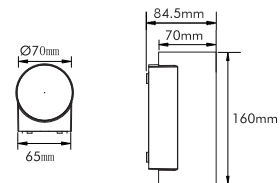

## Technical Specification

Model	ST70-12W
Watts	12W
Input Voltage	AC200-240V 50/60Hz
Power Factor	0.9
CCT	3000K/4000K/5000K
CRI	90+
Beam Angle	40°
Lumens Output	1002-1112lm
Dimension	L84.5*W70*H160mm
IP Grade	IP65
Fitting Color	White/Black
Material	Die-casting aluminum