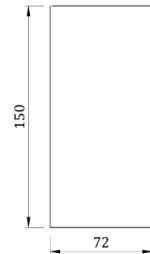

Exterior LED Wall Light

Product Features

- Alfresco/Indoor Use
- Easy installation
- 3 years replacement warranty