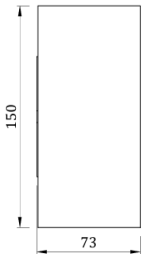

Exterior LED Wall Light

Product Features

- Alfresco/Indoor Use
- Easy installation
- 3 years replacement warranty