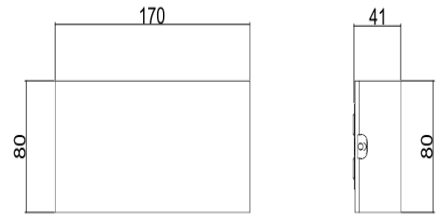

Exterior LED Wall Light

Product Features

Alfresco/Indoor Use
Easy installation
3 years replacement warranty

Black White

Technical Specification

Model	WL13332
Watts	6*1W
Voltage	AC 220-240V 50/60Hz
Light Size (L*W*D)	170*41*80 mm
IP Grade	IP65
Colour Temp.	3000K-4000K-6500K
CRI	Ra>80
SCDM	<6
Material	Aluminum+PC
Color finish	White/Black
Location	Exterior door/Indoor
Style	MORDEN

SPECIFICATION

Power	Model	Fitting Color	CRI	Beam Angle	CCT	FLUX	Dimmabl
6*1W	WL13332WH	White	≥80	64°	3000K-4000K-6500K	430lm	NO
6*1W	WL13332BK	Black	≥80	64°	3000K-4000K-6500K	500lm	NO

* The information in this data sheet may be changed by 3A Lighting at any time without prior notice.