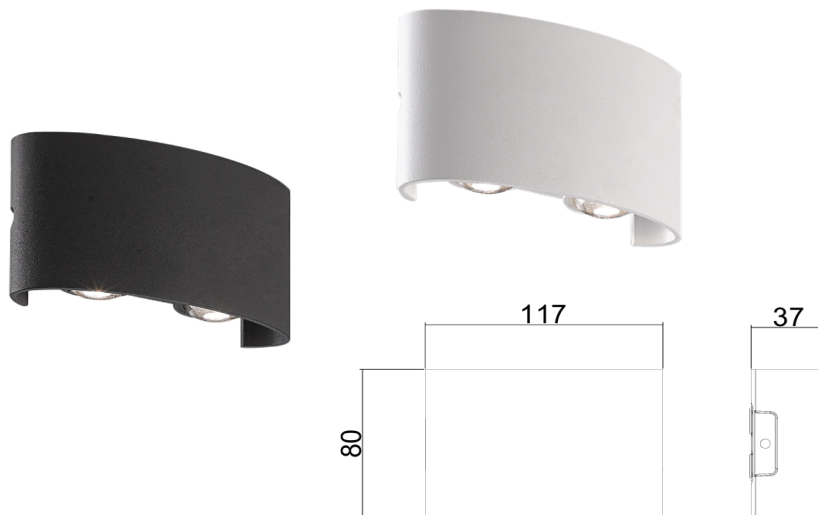

## Exterior LED Wall Light

### Product Features

- Alfresco/Indoor Use
- Easy installation
- 3 years replacement warranty

Black White

### Technical Specification

<b>Model</b>	<b>WL13331</b>
<b>Watts</b>	<b>4*1W</b>
<b>Voltage</b>	<b>AC 220-240V 50/60Hz</b>
<b>Light Size (L*W*D)</b>	<b>117*37*80 mm</b>
<b>IP Grade</b>	<b>IP65</b>
<b>Colour Temp.</b>	<b>3000K-4000K-6500K</b>
<b>CRI</b>	<b>Ra&gt;80</b>
<b>SCDM</b>	<b>&lt;6</b>
<b>Material</b>	<b>Aluminum+PC</b>
<b>Color finish</b>	<b>White/Black</b>
<b>Location</b>	<b>Exterior door/Indoor</b>
<b>Style</b>	<b>MORDEN</b>

### SPECIFICATION

Power	Model	Fitting Color	CRI	Beam Angle	CCT	FLUX	Dimmabl
4*1W	WL13331WH	White	≥80	64°	3000K-4000K-6500K	390lm	NO
4*1W	WL13331BK	Black	≥80	64°	3000K-4000K-6500K	350lm	NO

\* The information in this data sheet may be changed by 3A Lighting at any time without prior notice.